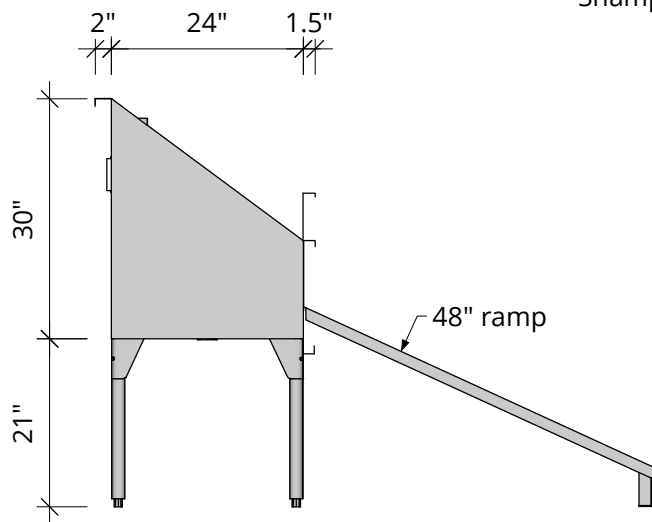

Selected options:

1. Basic access (lift-out) gate on right side
2. 48" ramp
3. Storage hooks for ramp
4. Shampoo holder

Two (2) tether rings and removable rubber floor mat included