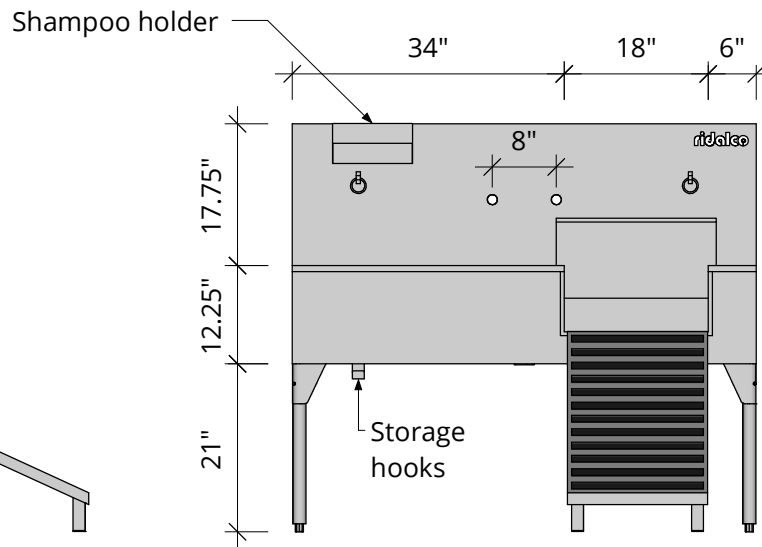

Selected options:

1. Basic access (lift-out) gate on right side
2. 48" ramp
3. Storage hooks for ramp
4. Shampoo holder

Two (2) tether rings and removable rubber floor mat included