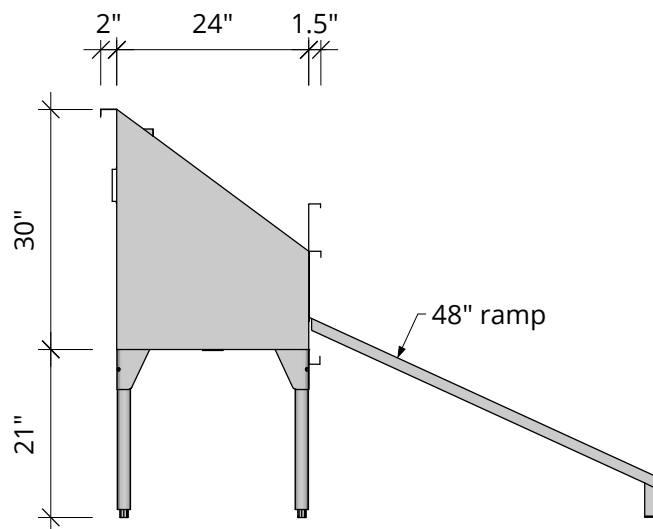

RIDALCO INDUSTRIES INC.
340 Corduroy Rd. Vars, ON K0A 3H0
t: (613) 745-9161 | f: (613) 745-6452
info@ridalco.com | www.ridalco.com

Customer				REVISIONS		
Job No.	Item No.	MM/DD/YY	REMARKS			
		1	---/---/---	...		
		2	---/---/---	...		
		3	---/---/---	...		
		4	---/---/---	...		
		5	---/---/---	...		

Customer	
Job No.	
Item Desc.	Stainless steel dog grooming sink
Job Name/Tag	

Oct 04
2024
Date