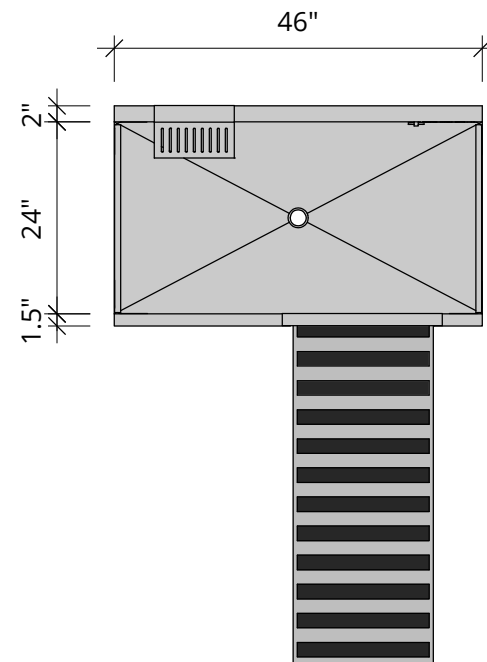

RIDALCO INDUSTRIES INC.
340 Corduroy Rd. Vars, ON K0A 3H0
t: (613) 745-9161 | f: (613) 745-6452
info@ridalco.com | www.ridalco.com

Customer				REVISIONS		
Job No.	Item No.	MM/DD/YY	REMARKS			
		1	---/---/---	...		
		2	---/---/---	...		
		3	---/---/---	...		
		4	---/---/---	...		
		5	---/---/---	...		

Customer	
Job No.	
Item Desc.	Stainless steel dog grooming sink
Job Name/Tag	

Oct 04
2024
Date