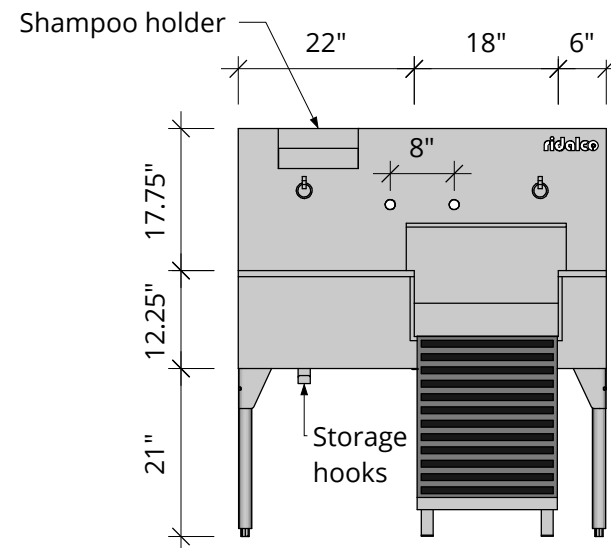

RIDALCO INDUSTRIES INC.
340 Corduroy Rd. Vars, ON K0A 3H0
t: (613) 745-9161 | f: (613) 745-6452
info@ridalco.com | www.ridalco.com

Customer				REVISIONS		
Job No.	Item No.	MM/DD/YY	REMARKS			
		1	---/---/---	...		
		2	---/---/---	...		
		3	---/---/---	...		
		4	---/---/---	...		
		5	---/---/---	...		

Customer	
Job No.	
Item Desc.	Stainless steel dog grooming sink
Job Name/Tag	

Oct 04
2024
Date