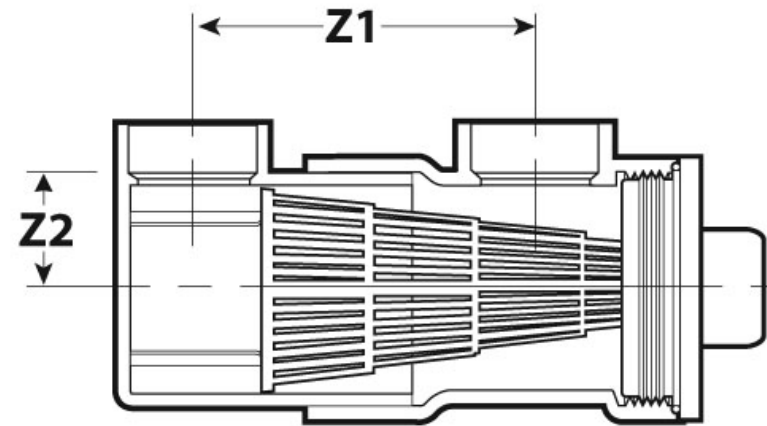

Part Description:
 1-1/2" ABS DWV Endura In-Line Drain
 Strainer H X H

Part Number:
 393243A

Approvals and Listings maintained by:
Canplas Industries Ltd
 Canada: 1-800-461-5300 USA: 1-888-461-5307

| Part # | Part UPC | Size (inches) | Ctn Qty | Ctn Bar Code | Ctn Wt (Kgs) | Ctn Wt (lbs) | Skid Cubic (m) | Skid Cubic (ft) | Ctns/Skid |
|---------|--------------|---------------|---------|----------------|--------------|--------------|----------------|-----------------|-----------|
| 393243A | 662671390400 | 1-1/2X1-1/2 | 4 | 10662671390407 | 2.65 | 5.83 | 1.66 | 58.47 | 80 |

Dimensions (Inches)

| | |
|-------|-------|
| Z1 | Z2 |
| 4.857 | 1.754 |