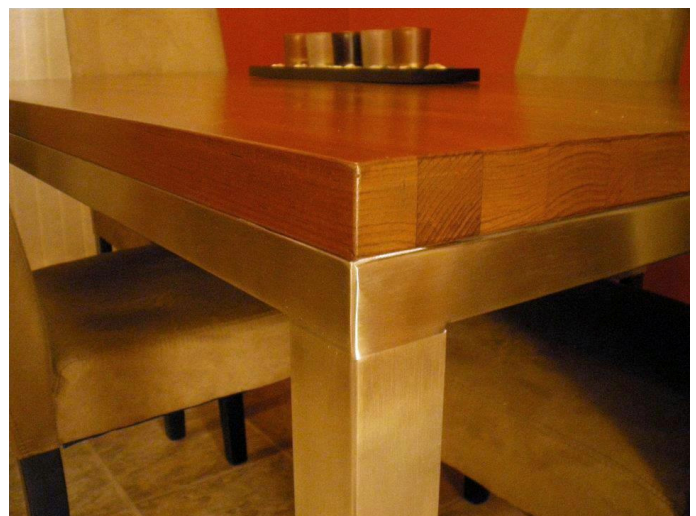

Wood and stainless steel are the perfect combination in the kitchen. The contrast between the clean modern look of stainless steel and the rustic warmth of wood creates a timeless and inviting esthetic.

The combination also results in a highly functional kitchen that is easy to keep clean and is fun to use!

FEATURES

- Butcher block counters are a perfect combination of beauty and function
- Built from select hard rock maple that will last for generations
- The end-grain work surface is easy on knives and resists nicks and gouges, preventing bacteria from penetrating the wood
- Available with a urethane oil finish to bring out the natural beauty of the wood